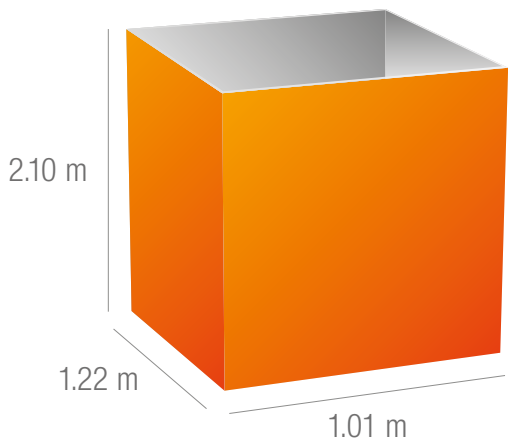

PACKING

BOX: 16 kg (35 lbs).

PALLET: 50 boxes.

TRANSPORTATION

EXPERIENCE

The ELITE brand has over 20 years exporting fresh fruits to Canada, Europe, Japan and USA.

QUALITY

Grapefruit must be tender and juicy with thin skin in both varieties.